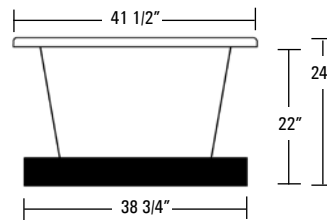

HOTSOAK 76

AQUATIC

HOTSOAK SERIES MODEL # AI21AIR7242CHS

CAN BE USED IN AN UNDERMOUNT APPLICATION

Rough-In Plumbing Measurements

SPECIFICATIONS:

GENERAL SPECIFICATIONS:

Tub Size	71 1/4" x 41 1/2" x 24"
	181 cm x 105 cm x 61 cm
Bathing Well	43 1/2" long
	24 3/4" wide
	21 1/4" interior depth
Shipping Weight	188 lbs. / 85.5 kg
Tub Weight Filled	1359 lbs. / 618 kg
Tub Weight Only	138 lbs. / 63 kg
Gallons to Overflow	163 gal. / 618 L

ELECTRICAL SPECIFICATIONS:

Pump	1/15 HP; 1.3 AMP; 110V
Heater	1.5 kW; 12.5 AMP; 110V
Requirements	20 AMP; 110V, separate circuit required protected w/ Class A GFCI

STANDARD EQUIPMENT:

Aquatic Quality Features:

- 1.5 kW Inline Maintenance Heater
- Run-Dry Pump with 20-Minute Timer
- 2 Circulation Portal Covers
- Bath-Side On/Off Electronic Button
- "Quiet Pad" Anti-Vibration Pump Mount for Quiet Operation
- Slip Resistant Floor
- Extra Deep and Long Bathing Well
- Pre-leveled ABS Support Base
- Heat-bent Rigid PVC Piping for Optimum Sanitary Conditions
- Durable, Easy to Clean, Lucite® Cast Acrylic Surface
- Available in 8 Standard No-Charge Colors

**UL & IAPMO Listed, Factory Tested
Limited Lifetime Warranty**

OPTIONAL EQUIPMENT:

- Chromotherapy LED Lighting*
- Comfort Pillow - Oval or Rectangle
- Bolt-On Grab Bars
  - White, Biscuit, Chrome, Polished Brass, Gold, Polished Nickel, Satin Nickel or Oil Rubbed Bronze
- Lift & Turn Waste and Overflow
  - Chrome, Polished Brass, Gold, Polished Nickel, Satin Nickel or Oil Rubbed Bronze
- Cable Drive Waste and Overflow
  - Chrome, Polished Brass, Gold, Polished Nickel, Satin Nickel, Oil Rubbed Bronze or Color Matched (Bone, White and Biscuit Only)
- Integral Tiling Flange (Customer must specify which side(s) should receive flange)
- Premium Colors